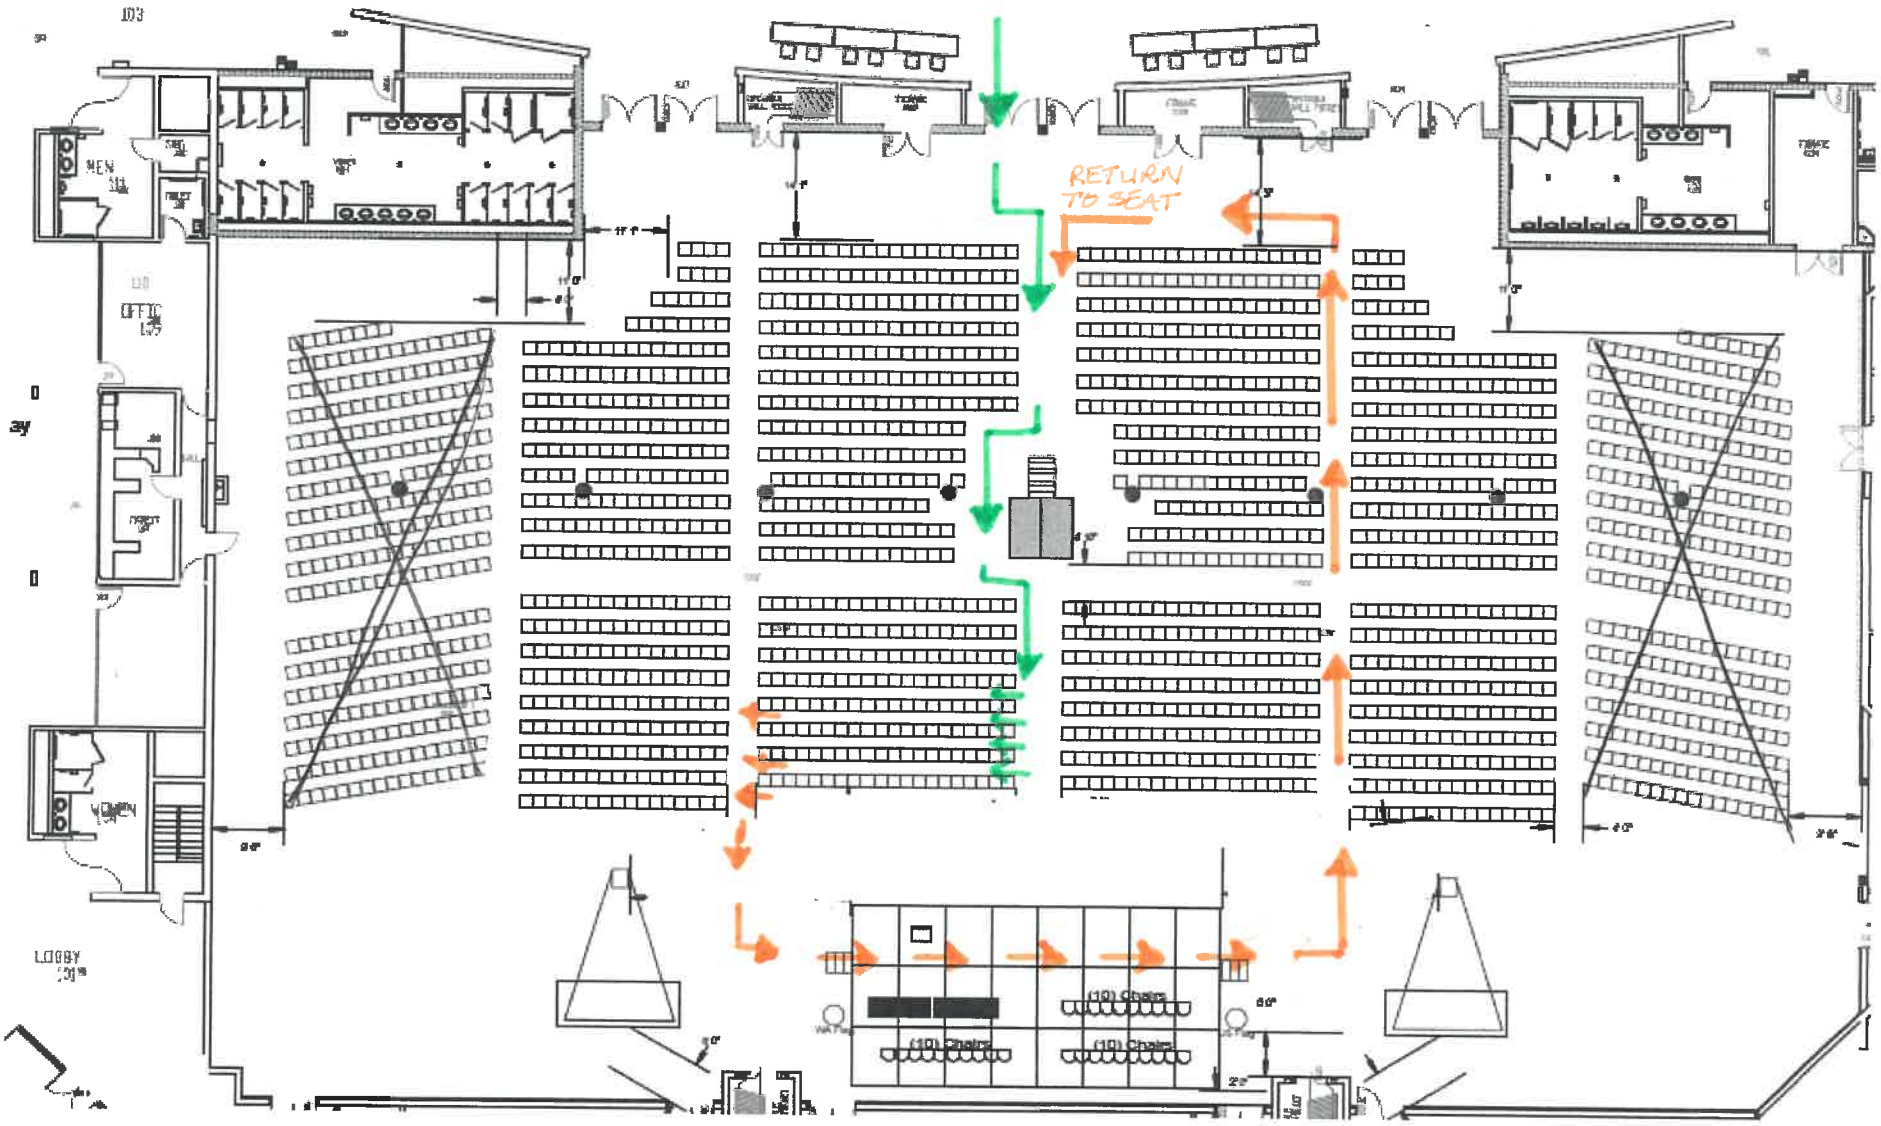

PROCESSION

RETURN TO SEAT

SPOKANE CONVENTION CENTER

CAMPUS LAYOUT

OR 10 min walk from East →

- RESTROOMS
- SHOW OFFICE
- CONCESSIONS
- ELEVATOR
- PHONE
- ENTRANCE