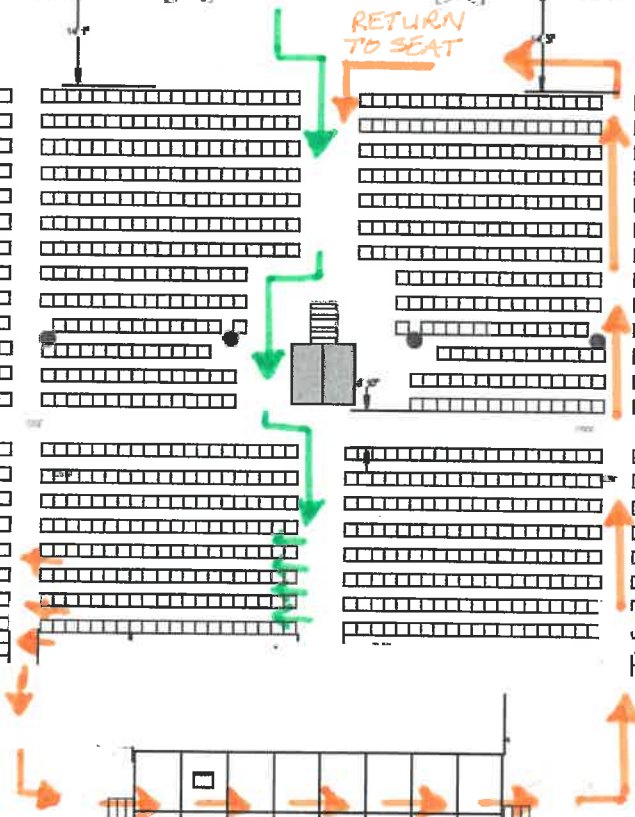

PROCESSION

RETURN TO SEAT

SPOKANE CONVENTION CENTER

CAMPUS LAYOUT

OR 10 min walk from East →

- RESTROOMS
- SHOW OFFICE
- CONCESSIONS
- ELEVATOR
- PHONE
- ENTRANCE