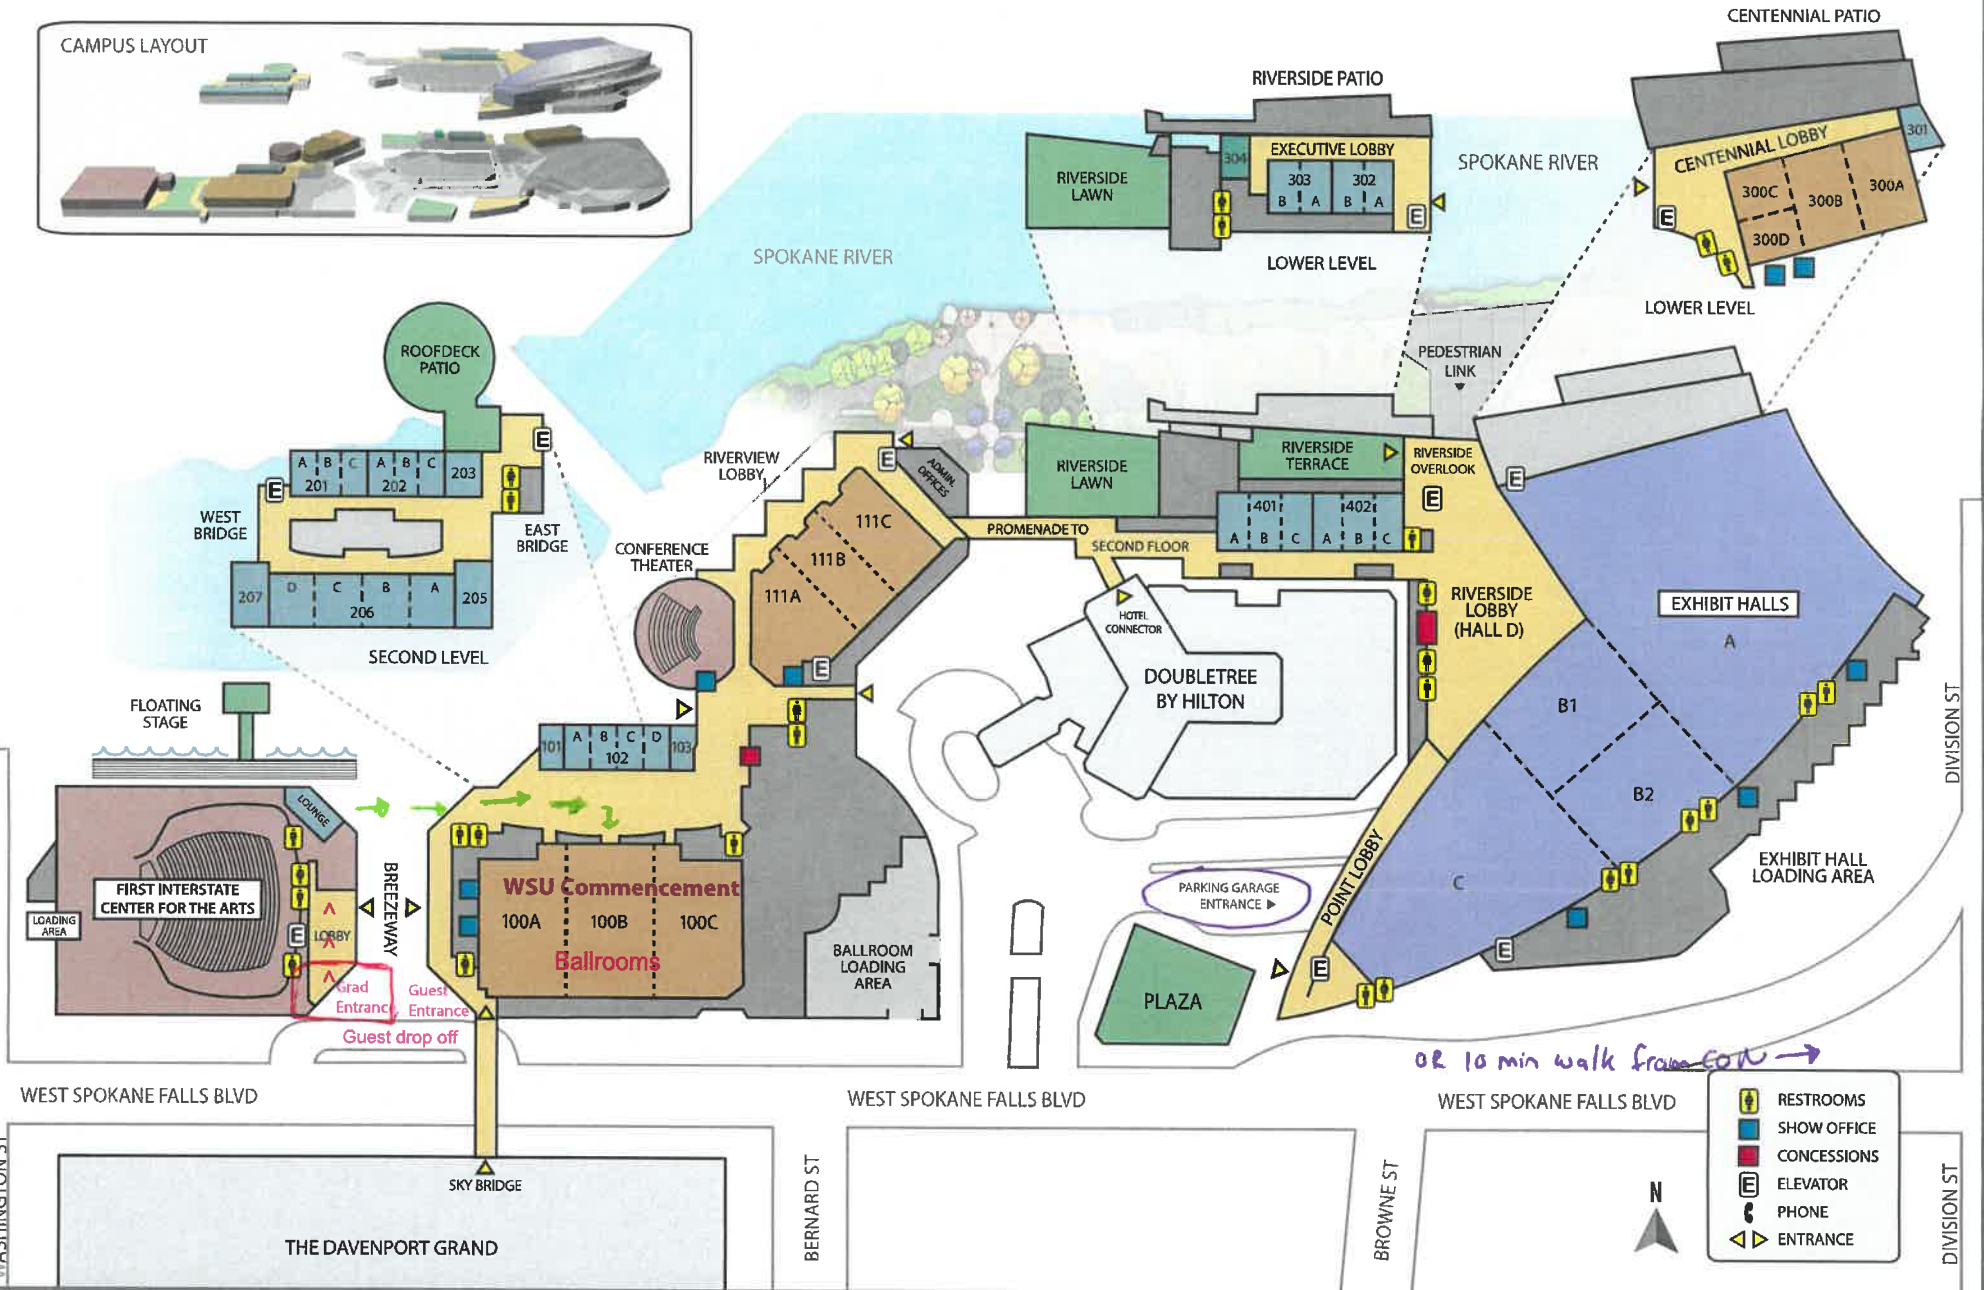

PROCESSION

RETURN TO SEAT

SPOKANE CONVENTION CENTER

CAMPUS LAYOUT

OR 10 min walk from East →

- RESTROOMS
- SHOW OFFICE
- CONCESSIONS
- ELEVATOR
- PHONE
- ENTRANCE